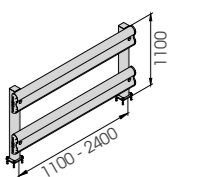

BFLEX.FRONT/2

BFLEX.FRONT/2 2000x1100 MODULAR

Equipped with accessories

Packing Colour **M** unpacked on pallet

BFLEX.FRONT/2 1100x1100
BFLEX.FRONT/2 2400x1100

Equipped with accessories

Length Packing Colour **M** 1.100 / 2.400 mm unpacked on pallet