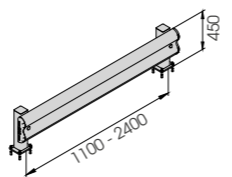

BFLEX.FRONT/1

BFLEX.FRONT/1 2000x450 MODULAR

Equipped with accessories

Packing Colour **M** unpacked on pallet

BFLEX.FRONT/1 1100x450
BFLEX.FRONT/1 2400x450

Equipped with accessories

Length Packing Colour **M** 1.100 / 2.400 mm unpacked on pallet