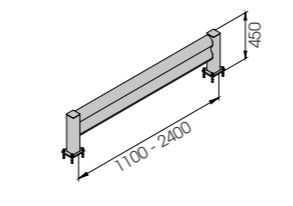

BFLEX.COM/1 2000x450 MODULAR

Corners available

Equipped with accessories

Packing Colour **M** unpacked on pallet

BFLEX.COM/1 1100x450
BFLEX.COM/1 2400x450

Equipped with accessories

Length Packing Colour **M** 1.100 / 2.400 mm unpacked on pallet