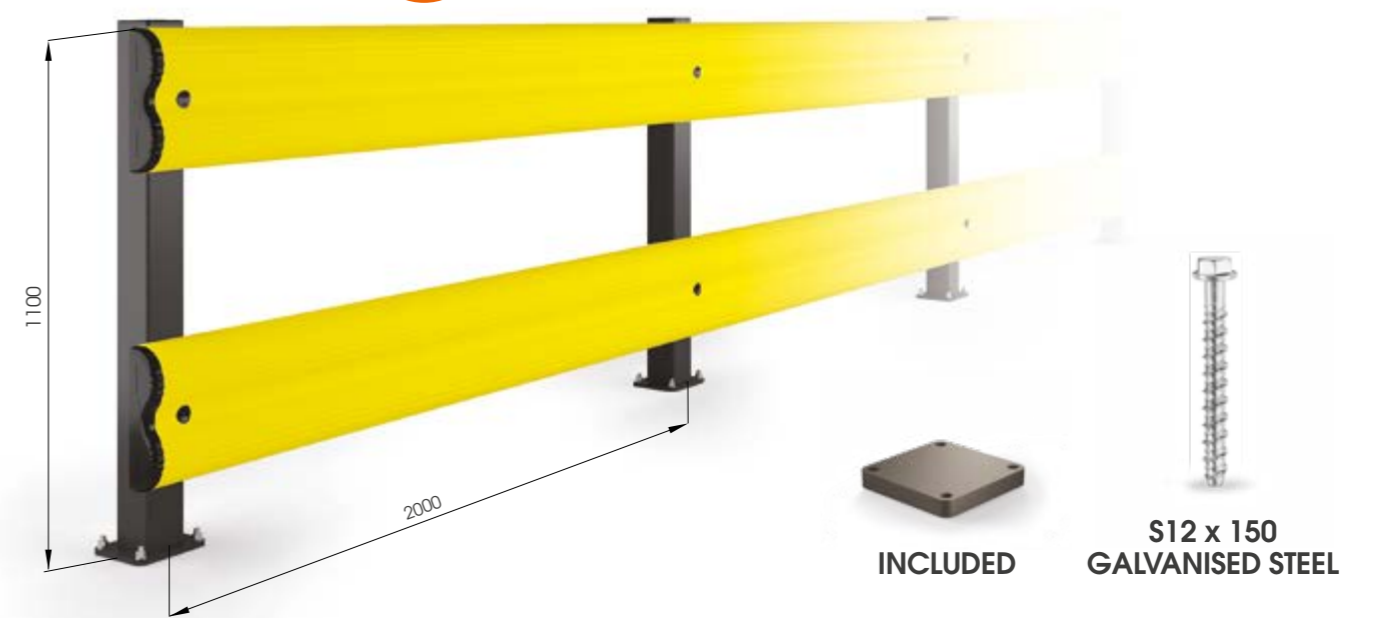

BFLEX.FRONT/2

BFLEX.FRONT/2 2000x1100 MODULAR

Equipped with accessories

Packing Colour **M** unpacked on pallet

Equipped with accessories

Length Packing Colour **M** 1.100 / 2.400 mm unpacked on pallet