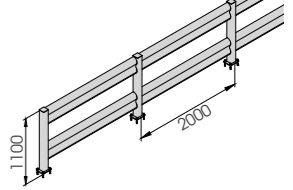

BFLEX.COM/2 2000x1100 MODULAR

Corners available

Equipped with accessories

Packing Colour **M** unpacked on pallet