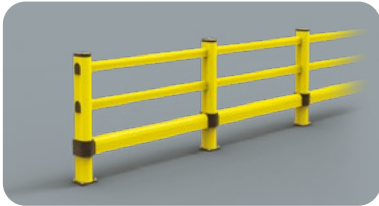

LINK 150/1

DIFFERENT SIZES ON REQUEST

M12 GALVANISED STEEL

LINK 150/1

Packing Colour **unpacked on pallet**
B M

Equipped with accessories

LINK 150/1 CORNER

Packing Colour **unpacked on pallet**
B M

Equipped with accessories

Link

LINK 150/2

DIFFERENT SIZES ON REQUEST

M12 GALVANISED STEEL

LINK 150/2

Packing Colour **unpacked on pallet**
B M

Equipped with accessories