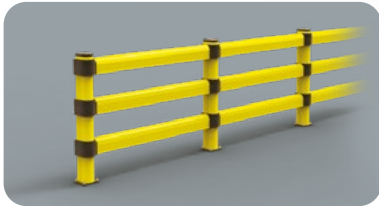

LINK 150/2 CORNER

Packing Colour **unpacked on pallet**
B M

Equipped with accessories

LINK 150/3

DIFFERENT SIZES ON REQUEST

M12 GALVANISED STEEL

LINK 150/3

Packing Colour **unpacked on pallet**
B M

Equipped with accessories

LINK 150/3 CORNER

Packing Colour **unpacked on pallet**
B M

Equipped with accessories

HAND RAIL 90

FAST AND EASY TO INSTALL

M12 GALVANISED STEEL

HR 90 1500x1150 MODULAR