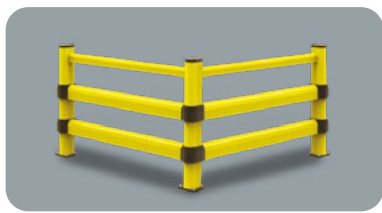

LINK 150/1

DIFFERENT SIZES ON REQUEST

M12 GALVANISED STEEL

LINK 150/1

Packing Colour **unpacked on pallet**
B M

Equipped with accessories

LINK 150/1 CORNER

Packing Colour **unpacked on pallet**
B M

Equipped with accessories

Link

LINK 150/2

DIFFERENT SIZES ON REQUEST

M12 GALVANISED STEEL

LINK 150/2

Packing Colour **unpacked on pallet**
B M

Equipped with accessories

LINK 150/2 CORNER

Packing Colour **unpacked on pallet**
B M

Equipped with accessories

LINK 150/3

DIFFERENT SIZES ON REQUEST

M12 GALVANISED STEEL

LINK 150/3

Packing Colour **unpacked on pallet**
B M