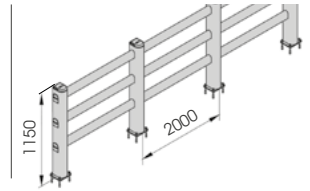

Length **1.100 / 2.400 mm**
 Packing Colour **unpacked on pallet**
 Colour **M**

Equipped with accessories

PEDESTRIAN 150

FAST AND EASY TO INSTALL

PED 150 2000x1150 MODULAR

Packing Colour **unpacked on pallet**
 B M