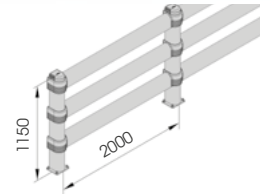

LINK 150/3 CORNER

Packing Colour **unpacked on pallet**
B M

Equipped with accessories