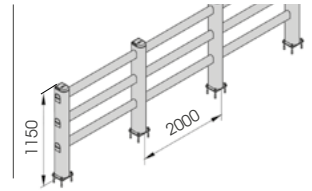

Packing Colour **unpacked on pallet**
☐ B ☒ M