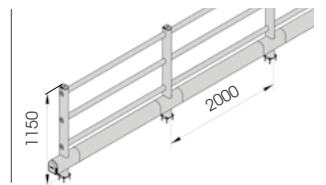

M12 GALVANISED STEEL