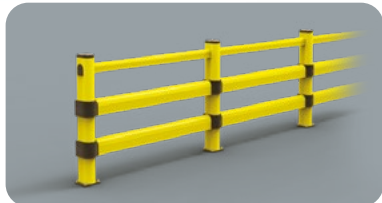

LINK 150/1

DIFFERENT SIZES ON REQUEST

M12 GALVANISED STEEL

LINK 150/1

Packing Colour **unpacked on pallet**
B M

Equipped with accessories

LINK 150/1 CORNER

Packing Colour **unpacked on pallet**
B M

Equipped with accessories

Link

LINK 150/2

DIFFERENT SIZES ON REQUEST

M12 GALVANISED STEEL

LINK 150/2

Packing Colour **unpacked on pallet**
B M

Equipped with accessories

LINK 150/2 CORNER

Packing Colour **unpacked on pallet**
B M

Equipped with accessories

LINK 150/3

DIFFERENT SIZES ON REQUEST

M12 GALVANISED STEEL

LINK 150/3

Packing Colour **unpacked on pallet**
B M