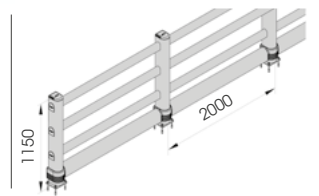

PED 150 2000x1150 CORNER

Packing Colour **unpacked on pallet**
 B M

Equipped with accessories

PEDESTRIAN 150 LINK

FAST AND EASY TO INSTALL

PED 150 LINK

Equipped with accessories

Packing Colour **unpacked on pallet**