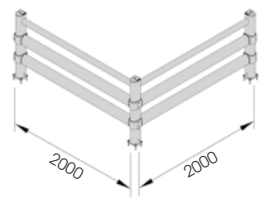

Link

LINK 150/2

DIFFERENT SIZES ON REQUEST

Packing Colour **unpacked on pallet**
B M

Equipped with accessories

Packing Colour **unpacked on pallet**
B M

Equipped with accessories