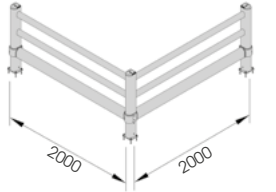

LINK 150/1

DIFFERENT SIZES ON REQUEST

Packing Colour **unpacked on pallet**
B M

Equipped with accessories

Packing Colour **unpacked on pallet**
B M

Equipped with accessories