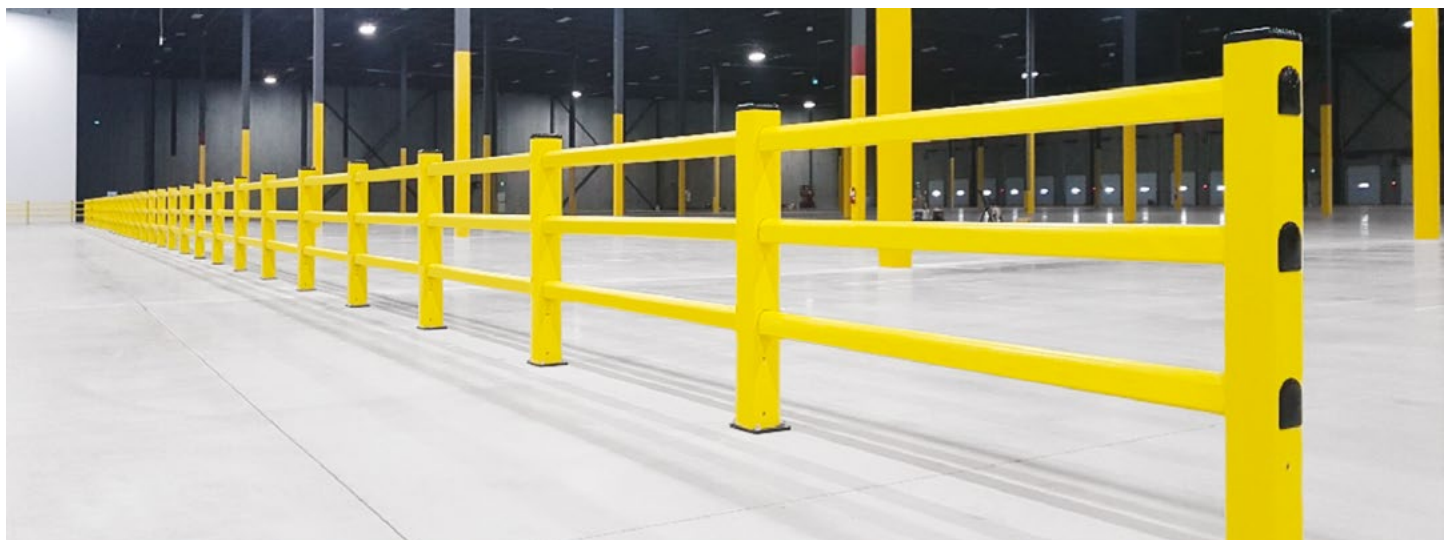

PED 150 2000x1150 CORNER

Packing Colour **unpacked on pallet**
 B M

Equipped with accessories

PEDESTRIAN 150 LINK

FAST AND EASY TO INSTALL

PED 150 LINK

Equipped with accessories

Packing Colour **unpacked on pallet**