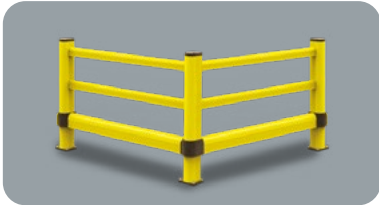

LINK 150/1

DIFFERENT SIZES ON REQUEST

M12 GALVANISED STEEL

LINK 150/1

Packing Colour **unpacked on pallet**
B M

Equipped with accessories

LINK 150/1 CORNER

Packing Colour **unpacked on pallet**
B M

Equipped with accessories

Link

LINK 150/2

DIFFERENT SIZES ON REQUEST

M12 GALVANISED STEEL

LINK 150/2

Packing Colour **unpacked on pallet**
B M

Equipped with accessories