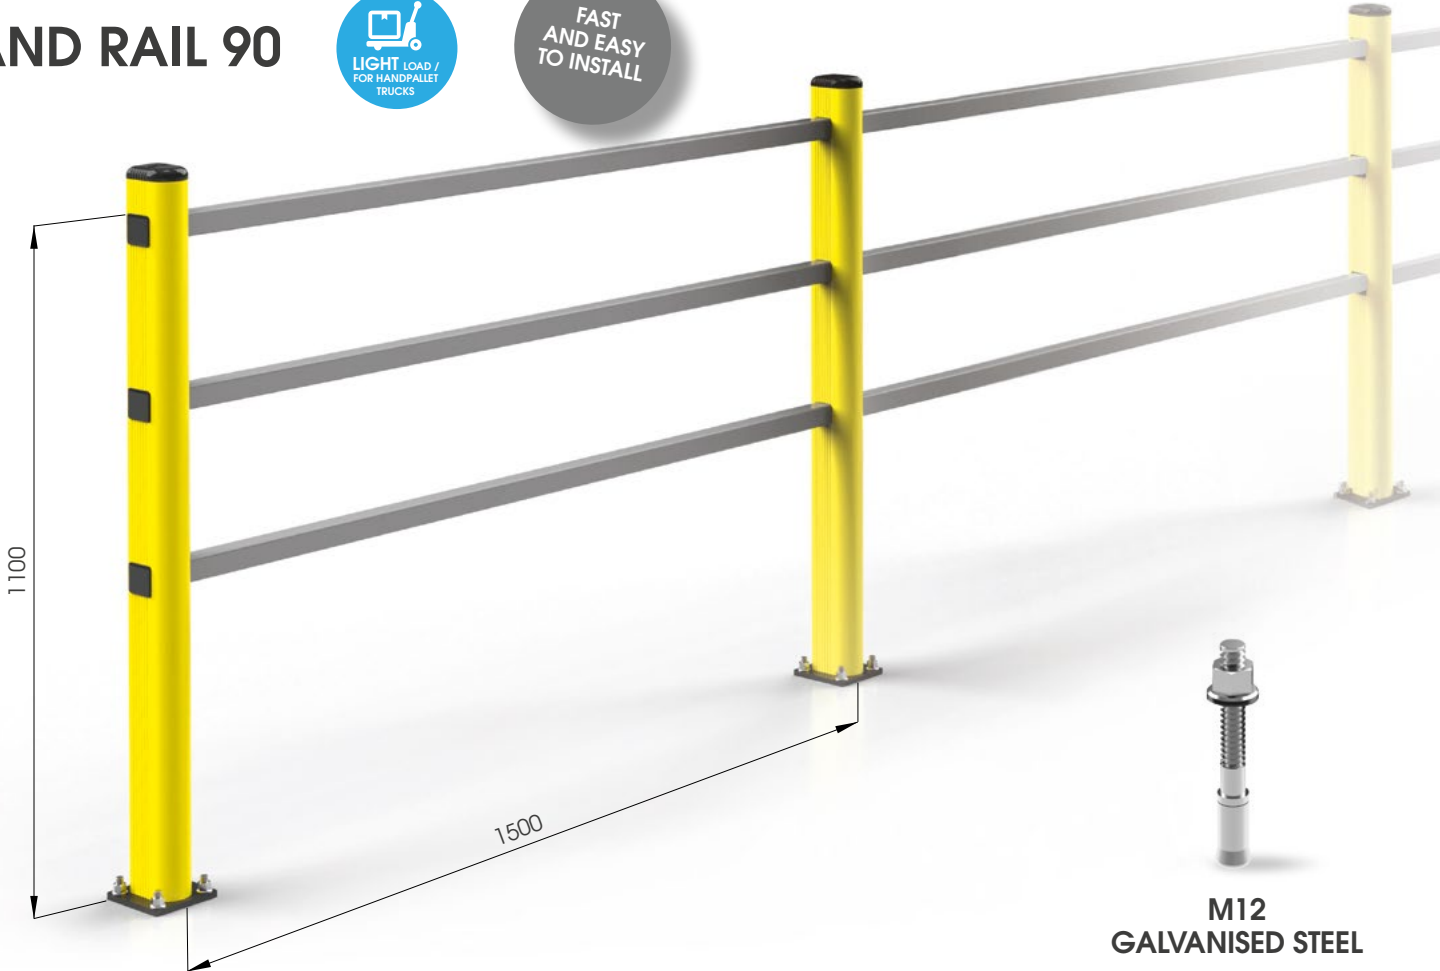

Equipped with accessories

LINK 150/3 CORNER

Packing Colour **unpacked on pallet**
B M

Equipped with accessories

HAND RAIL 90

FAST AND EASY TO INSTALL

M12 GALVANISED STEEL

HR 90 1500x1150 MODULAR