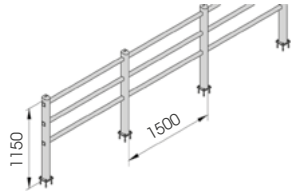

M12 GALVANISED STEEL

Equipped with accessories

Packing Colour **unpacked on pallet**