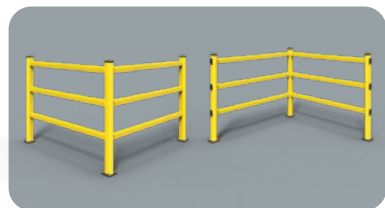

Equipped with accessories

**PED 90 1500x1150
CORNER**