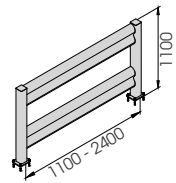

BFLEX.COM/2

INCLUDED

S12 x 150 GALVANISED STEEL

BFLEX.COM/2 2000x1100 MODULAR

Packing Colour **unpacked on pallet**
M

Corners available

Equipped with accessories

BFLEX.COM/2 1100x1100
BFLEX.COM/2 2400x1100

Length Packing Colour **unpacked on pallet**
M

Equipped with accessories