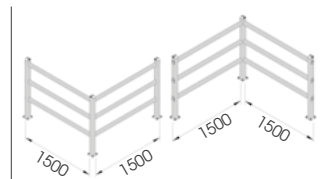

Packing Colour **unpacked on pallet**
 B M

Equipped with accessories

**PED 90 1500x1150
CORNER**

Packing Colour **unpacked on pallet**
 B M

Equipped with accessories

PEDESTRIAN 90 REINFORCED

M12 GALVANISED STEEL