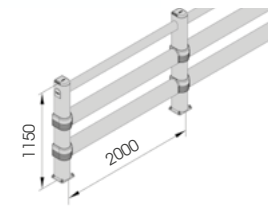

Equipped with accessories

Link

LINK 150/2

DIFFERENT SIZES ON REQUEST

M12 GALVANISED STEEL

LINK 150/2

Packing Colour **unpacked on pallet**
B M

Equipped with accessories

LINK 150/2 CORNER

Packing Colour **unpacked on pallet**
B M

Equipped with accessories

LINK 150/3

DIFFERENT SIZES ON REQUEST

M12 GALVANISED STEEL

LINK 150/3

Packing Colour **unpacked on pallet**
B M