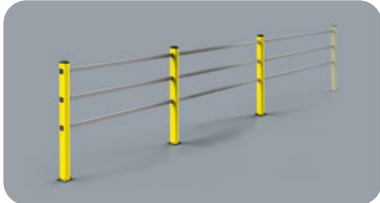

Equipped with accessories

LINK 150/3 CORNER

Packing Colour **unpacked on pallet**
B M

Equipped with accessories

HAND RAIL 90

FAST AND EASY TO INSTALL

M12 GALVANISED STEEL

HR 90 1500x1150 MODULAR