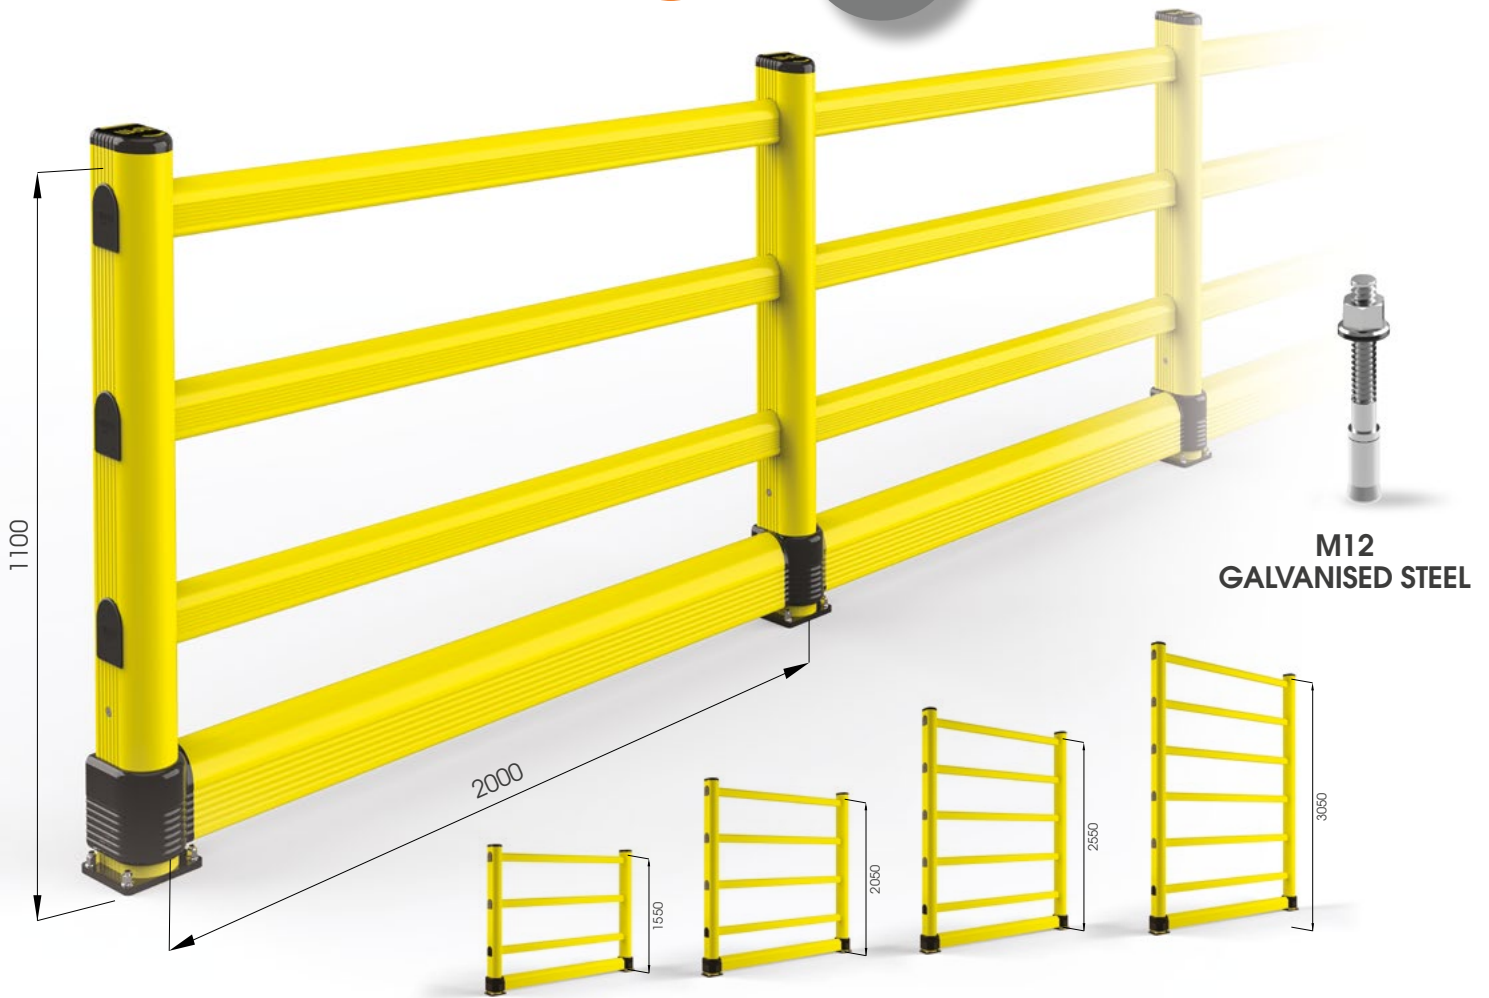

PED 150 2000x1150 CORNER

Packing Colour **unpacked on pallet**
 B M

Equipped with accessories

PEDESTRIAN 150 LINK

FAST AND EASY TO INSTALL

PED 150 LINK

Equipped with accessories

Packing Colour **unpacked on pallet**