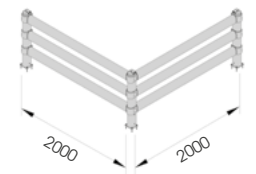

LINK 150/3

DIFFERENT SIZES ON REQUEST

Packing Colour **unpacked on pallet**
B M

Equipped with accessories

Packing Colour **unpacked on pallet**
B M

Equipped with accessories