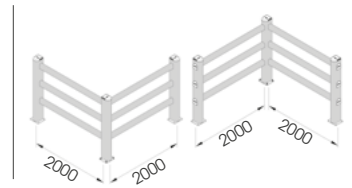

Packing Colour **unpacked on pallet**
☐ B ☒ M