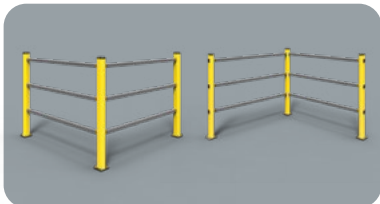

Equipped with accessories

Packing Colour **unpacked on pallet**

HR 90 1500x1150 CORNER