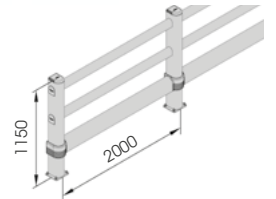

LINK 150/1

DIFFERENT SIZES ON REQUEST

M12 GALVANISED STEEL

LINK 150/1

Packing Colour **unpacked on pallet**
B M

Equipped with accessories

LINK 150/1 CORNER

Packing Colour **unpacked on pallet**
B M