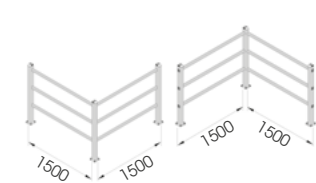

Equipped with accessories

Packing Colour **unpacked on pallet**

HR 90 1500x1150 CORNER

Equipped with accessories

Packing Colour **unpacked on pallet**

PEDESTRIAN 90

FAST
AND EASY
TO INSTALL

**PED 90 1500x1150
MODULAR**