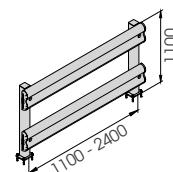

BFLEX.FRONT/2

BFLEX.FRONT/2 2000x1100 MODULAR

Packing Colour **unpacked on pallet**
Colour **M**

Equipped with accessories

BFLEX.FRONT/2 1100x1100
BFLEX.FRONT/2 2400x1100

Length **1.100 / 2.400 mm**
Packing Colour **unpacked on pallet**
Colour **M**

Equipped with accessories