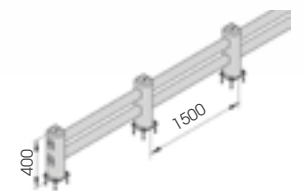

# Rack end Barriers

SM

DIFFERENT SIZES ON REQUEST

FAST AND EASY TO INSTALL

M12 GALVANISED STEEL

**SM 1500x400 MODULAR**  
Equipped with accessories

Packing Colour **unpacked on pallet**  
B M

**SM 1100x400**  
Equipped with accessories