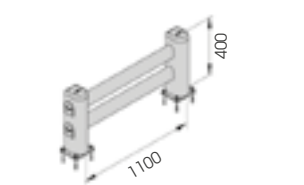

Length Packing Colour **unpacked on pallet**
B M