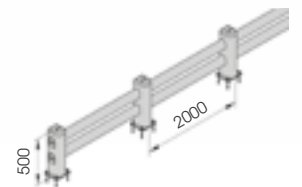

Length Packing Colour **unpacked on pallet**  
B M

LM

DIFFERENT SIZES ON REQUEST

FAST AND EASY TO INSTALL

M12 GALVANISED STEEL

**LM 2000x500 MODULAR**  
Equipped with accessories

Packing **unpacked on pallet**  
Colour **B M**