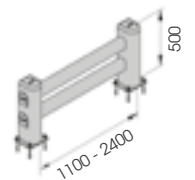

LM

DIFFERENT SIZES ON REQUEST

FAST AND EASY TO INSTALL

M12 GALVANISED STEEL

LM 2000x500 MODULAR
Equipped with accessories

Packing **unpacked on pallet**
Colour **B M**

LM 1100x500
LM 2400x500
Equipped with accessories

Length **1.100 / 2.400 mm**
Packing **unpacked on pallet**
Colour **B M**