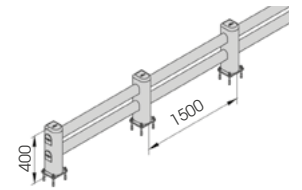

Rack end Barriers

SM

DIFFERENT SIZES ON REQUEST

FAST AND EASY TO INSTALL

SM 1500x400 MODULAR

Packing Colour **unpacked on pallet**
 B M

Equipped with accessories

SM 1100x400

Length Packing Colour **unpacked on pallet**
 B M

Equipped with accessories

Rack end Barriers

LM

DIFFERENT SIZES ON REQUEST

FAST AND EASY TO INSTALL

M12 GALVANISED STEEL

LM 2000x500 MODULAR

Packing Colour **B** **M** unpacked on pallet

Equipped with accessories

LM 1100x500
LM 2400x500

Length 1.100 / 2.400 mm Packing Colour **B** **M** unpacked on pallet

Equipped with accessories

Link

LINK LM

DIFFERENT SIZES ON REQUEST