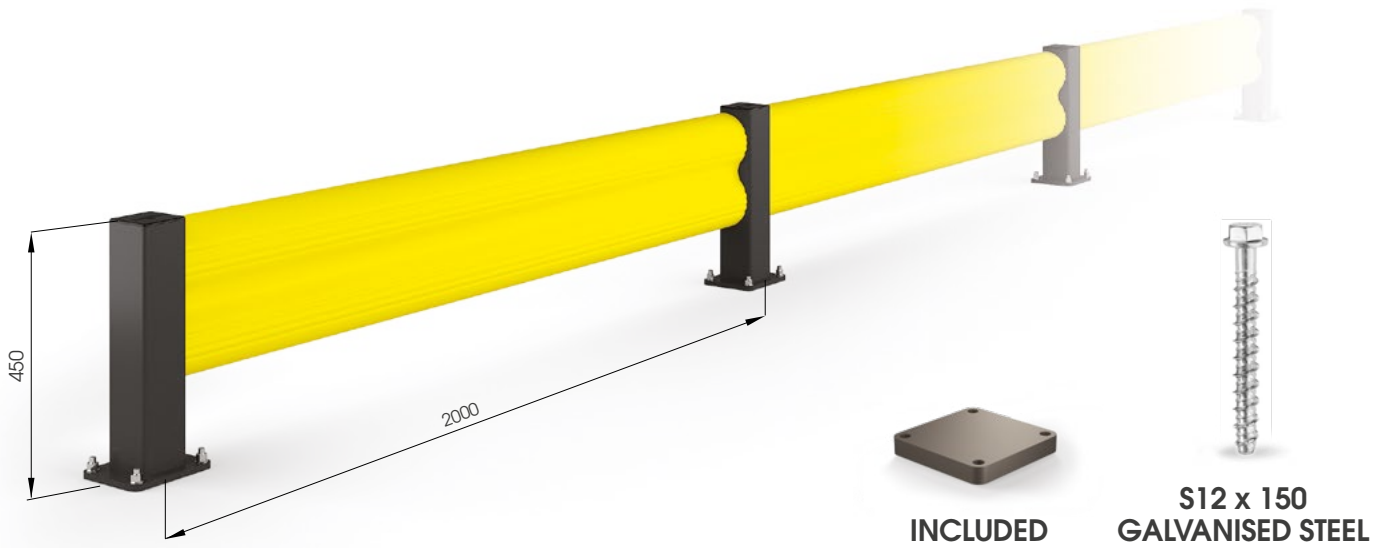

BFlex

BFLEX.COM/1

**BFLEX.COM/1 2000x450
MODULAR**

Packing **unpacked on pallet**
Colour **M**

Corners available

Equipped with accessories