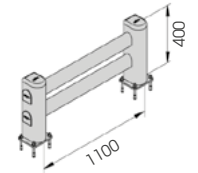

Rack end Barriers

SM

DIFFERENT SIZES ON REQUEST

FAST AND EASY TO INSTALL

SM 1500x400 MODULAR

Packing Colour **unpacked on pallet**
 B M

Equipped with accessories

SM 1100x400

Length Packing Colour **unpacked on pallet**
 B M

Equipped with accessories

Rack end Barriers

LM

DIFFERENT SIZES ON REQUEST

FAST AND EASY TO INSTALL

M12 GALVANISED STEEL

LM 2000x500 MODULAR

Packing Colour **B** **M** unpacked on pallet

Equipped with accessories

LM 1100x500
LM 2400x500

Length 1.100 / 2.400 mm Packing Colour **B** **M** unpacked on pallet

Equipped with accessories

Link

LINK LM

DIFFERENT SIZES ON REQUEST