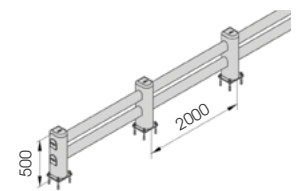

Length Packing Colour **unpacked on pallet**
 B M

Equipped with accessories

Rack end Barriers

LM

DIFFERENT SIZES ON REQUEST

FAST AND EASY TO INSTALL

M12 GALVANISED STEEL

LM 2000x500 MODULAR

Packing Colour **B** **M** unpacked on pallet

Equipped with accessories

LM 1100x500
LM 2400x500

Length 1.100 / 2.400 mm Packing Colour **B** **M** unpacked on pallet

Equipped with accessories

Link

LINK LM

DIFFERENT SIZES ON REQUEST