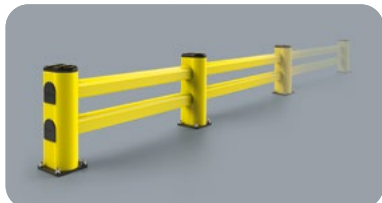

Rack end Barriers

SM

DIFFERENT SIZES ON REQUEST

FAST AND EASY TO INSTALL

SM 1500x400 MODULAR

Packing Colour **unpacked on pallet**
 B M

Equipped with accessories

SM 1100x400

Length Packing Colour **unpacked on pallet**
 B M

Equipped with accessories

Rack end Barriers

LM

DIFFERENT SIZES ON REQUEST

FAST AND EASY TO INSTALL

M12 GALVANISED STEEL

LM 2000x500 MODULAR

M12 GALVANISED STEEL

LINK LM 500 800

Packing Colour **unpacked on pallet**
B M

Equipped with accessories

LINK LM CORNER

Packing Colour **unpacked on pallet**
B M

Equipped with accessories

LINK SINGLE

DIFFERENT SIZES ON REQUEST

M12 GALVANISED STEEL

LINK SINGLE 500 800

Packing Colour **unpacked on pallet**

Equipped with accessories

LINK SINGLE CORNER

Packing Colour **unpacked on pallet**

Equipped with accessories