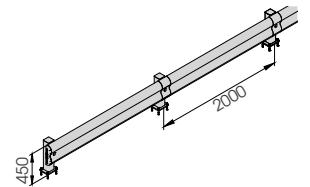

DIFFERENT SIZES ON REQUEST

M12 GALVANISED STEEL

LINK SINGLE 500 800

Packing Colour **unpacked on pallet**

Equipped with accessories

LINK SINGLE CORNER

Packing Colour **unpacked on pallet**

Equipped with accessories

Equipped with accessories

B FLEX.FRONT/1

BFLEX.FRONT/1 2000x450 MODULAR

Packing **unpacked on pallet**
Colour **M**

Equipped with accessories

BFLEX.FRONT/1 1100x450 BFLEX.FRONT/1 2400x450

Length **1.100 / 2.400 mm**
Packing **unpacked on pallet**
Colour **M**