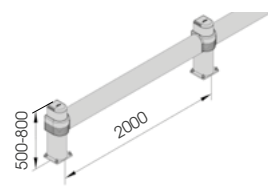

DIFFERENT SIZES ON REQUEST

M12 GALVANISED STEEL

LINK SINGLE 500 800

Packing Colour **unpacked on pallet**

Equipped with accessories

LINK SINGLE CORNER

Packing Colour **unpacked on pallet**

Equipped with accessories