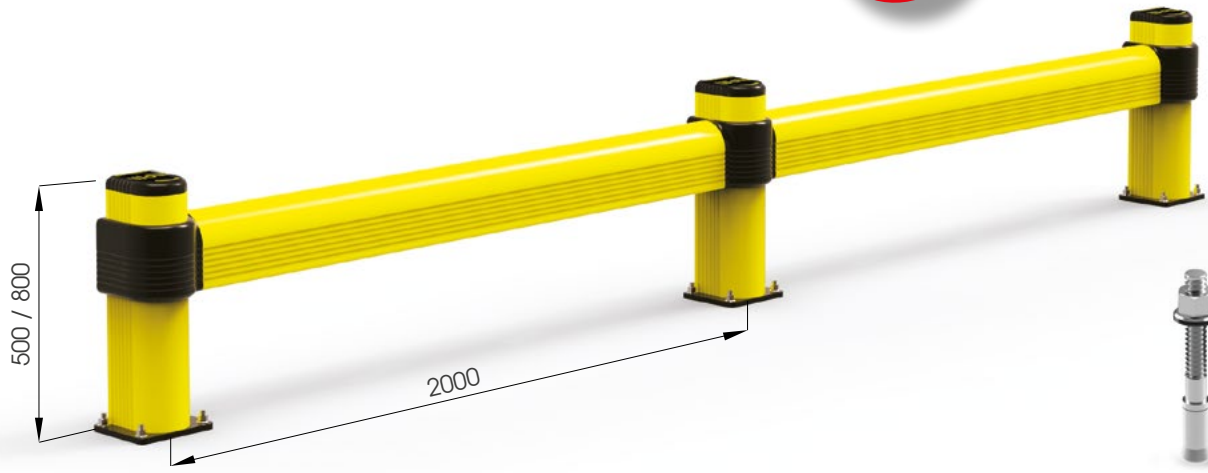

Packing Colour **B** **M** unpacked on pallet

Equipped with accessories

LM 1100x500
LM 2400x500

Length 1.100 / 2.400 mm Packing Colour **B** **M** unpacked on pallet

Equipped with accessories

Link

LINK LM

DIFFERENT SIZES ON REQUEST

M12 GALVANISED STEEL

LINK LM 500 800

Packing Colour **unpacked on pallet**
B M

Equipped with accessories

LINK LM CORNER

Packing Colour **unpacked on pallet**
B M

Equipped with accessories

LINK SINGLE

DIFFERENT SIZES ON REQUEST

M12 GALVANISED STEEL

LINK SINGLE 500 800

Packing Colour **unpacked on pallet**

Equipped with accessories

LINK SINGLE CORNER

Packing Colour **unpacked on pallet**

Equipped with accessories