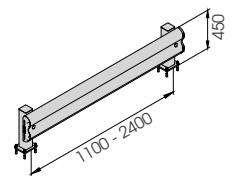

Equipped with accessories

B FLEX.FRONT/1

BFLEX.FRONT/1 2000x450 MODULAR

Packing **unpacked on pallet**
Colour **M**

Equipped with accessories

BFLEX.FRONT/1 1100x450 BFLEX.FRONT/1 2400x450

Length **1.100 / 2.400 mm**
Packing **unpacked on pallet**
Colour **M**