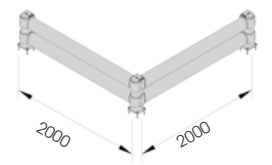

M12 GALVANISED STEEL

LINK LM 500 800

Packing Colour **unpacked on pallet**
B M

Equipped with accessories

LINK LM CORNER

Packing Colour **unpacked on pallet**
B M

Equipped with accessories

LINK SINGLE

DIFFERENT SIZES ON REQUEST

M12 GALVANISED STEEL

LINK SINGLE 500 800

Packing Colour **unpacked on pallet**

Equipped with accessories

LINK SINGLE CORNER

Packing Colour **unpacked on pallet**

Equipped with accessories