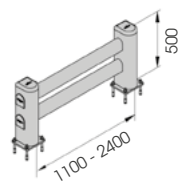

Packing Colour **B** **M** unpacked on pallet

Equipped with accessories

LM 1100x500
LM 2400x500

Length 1.100 / 2.400 mm Packing Colour **B** **M** unpacked on pallet

Equipped with accessories

Link

LINK LM

DIFFERENT SIZES ON REQUEST

M12 GALVANISED STEEL

LINK LM 500 800

Packing Colour **unpacked on pallet**
B M

Equipped with accessories

LINK LM CORNER

Packing Colour **unpacked on pallet**
B M

Equipped with accessories

LINK SINGLE

DIFFERENT SIZES ON REQUEST

M12 GALVANISED STEEL

LINK SINGLE 500 800

Packing Colour **unpacked on pallet**

Equipped with accessories

LINK SINGLE CORNER

Packing Colour **unpacked on pallet**

Equipped with accessories