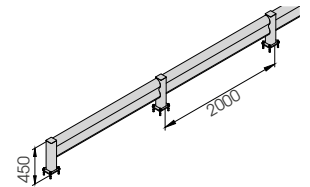

DIFFERENT SIZES ON REQUEST

M12 GALVANISED STEEL

LINK SINGLE 500 800

Packing Colour **unpacked on pallet**

Equipped with accessories

LINK SINGLE CORNER

Packing Colour **unpacked on pallet**

Equipped with accessories

BFlex

BFLEX.COM/1

**BFLEX.COM/1 2000x450
MODULAR**

Packing **unpacked on pallet**
Colour **M**

Corners available

Equipped with accessories

**BFLEX.COM/1 1100x450
BFLEX.COM/1 2400x450**

Length **1.100 / 2.400 mm**
Packing **unpacked on pallet**
Colour **M**