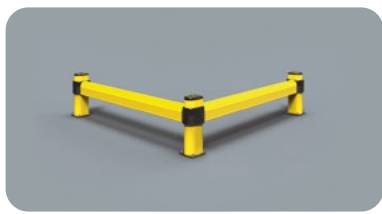

M12 GALVANISED STEEL

LINK LM 500 800

Packing Colour **unpacked on pallet**
B M

Equipped with accessories

LINK LM CORNER

Packing Colour **unpacked on pallet**
B M

Equipped with accessories

LINK SINGLE

DIFFERENT SIZES ON REQUEST

M12 GALVANISED STEEL

LINK SINGLE 500 800

Packing Colour **unpacked on pallet**

Equipped with accessories

LINK SINGLE CORNER

Packing Colour **unpacked on pallet**

Equipped with accessories