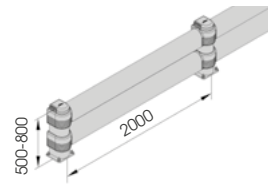

Link

LINK LM

DIFFERENT SIZES ON REQUEST

Packing Colour **unpacked on pallet**
B M

Equipped with accessories

Packing Colour **unpacked on pallet**
B M

Equipped with accessories