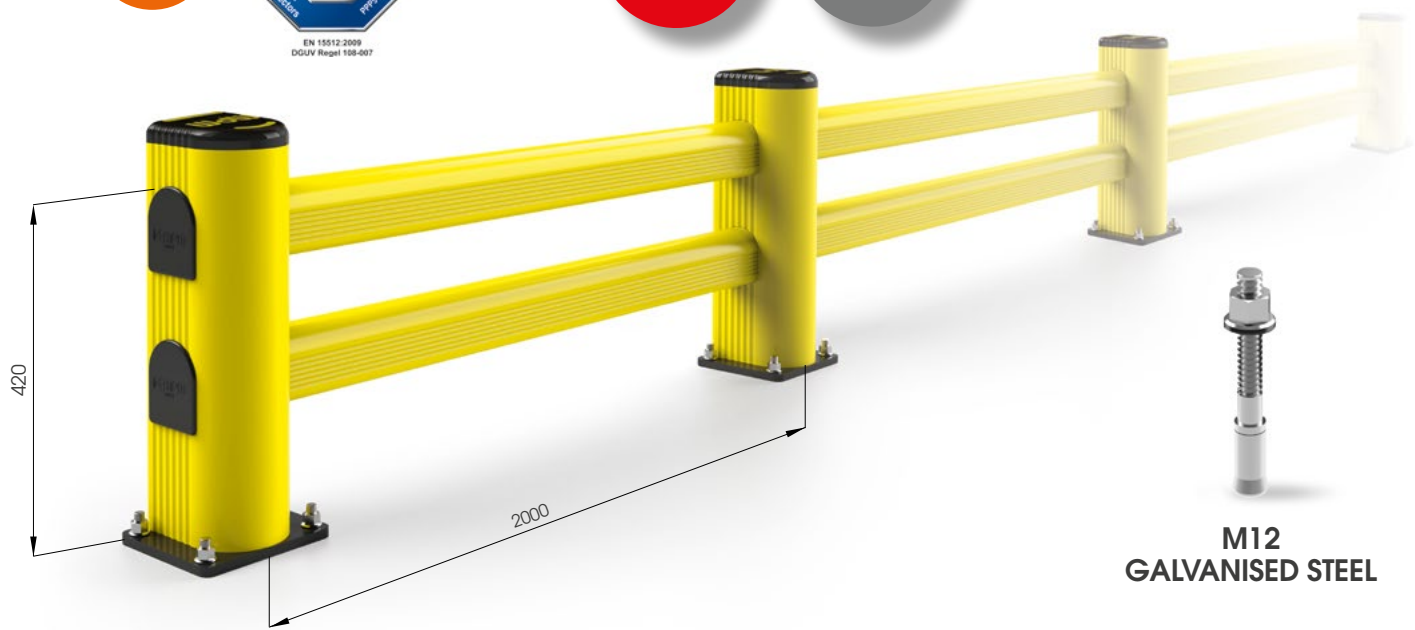

Rack end Barriers

SM

DIFFERENT SIZES ON REQUEST

FAST AND EASY TO INSTALL

SM 1500x400 MODULAR

Packing Colour **unpacked on pallet**
 B M

Equipped with accessories

SM 1100x400

Length Packing Colour **unpacked on pallet**
 B M

Equipped with accessories

Rack end Barriers

LM

DIFFERENT SIZES ON REQUEST

FAST AND EASY TO INSTALL

M12 GALVANISED STEEL

LM 2000x500 MODULAR

Packing Colour **B** **M** unpacked on pallet

Equipped with accessories

LM 1100x500
LM 2400x500

Length 1.100 / 2.400 mm Packing Colour **B** **M** unpacked on pallet

Equipped with accessories

Link

LINK LM

DIFFERENT SIZES ON REQUEST

DIFFERENT SIZES ON REQUEST

M12 GALVANISED STEEL

LINK SINGLE 500 800

Packing Colour **unpacked on pallet**

Equipped with accessories

LINK SINGLE CORNER

Packing Colour **unpacked on pallet**

Equipped with accessories