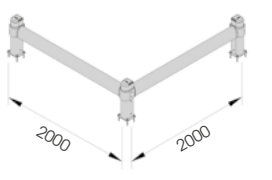

DIFFERENT SIZES ON REQUEST

M12 GALVANISED STEEL

LINK SINGLE 500 800

Packing Colour **unpacked on pallet**

Equipped with accessories

LINK SINGLE CORNER

Packing Colour **unpacked on pallet**

Equipped with accessories