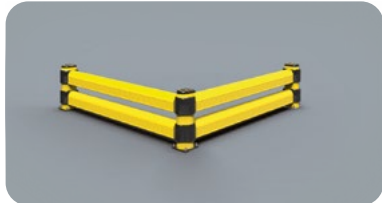

M12 GALVANISED STEEL

LINK LM 500 800

Packing Colour **unpacked on pallet**
B M

Equipped with accessories

LINK LM CORNER

Packing Colour **unpacked on pallet**
B M

Equipped with accessories

LINK SINGLE

DIFFERENT SIZES ON REQUEST

M12 GALVANISED STEEL

LINK SINGLE 500 800

Packing Colour **unpacked on pallet**

Equipped with accessories

LINK SINGLE CORNER

Packing Colour **unpacked on pallet**

Equipped with accessories