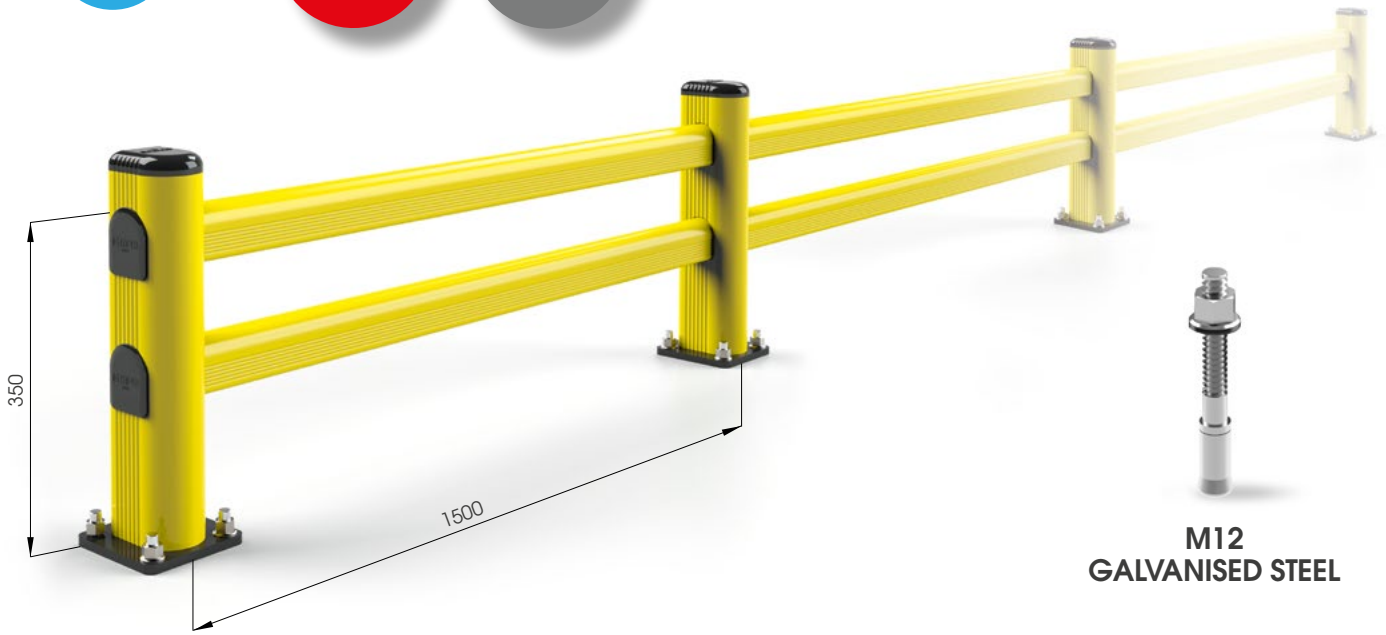

Rack end Barriers

SM

DIFFERENT SIZES ON REQUEST

FAST AND EASY TO INSTALL

SM 1500x400 MODULAR

Packing Colour **unpacked on pallet**
 B M

Equipped with accessories

SM 1100x400

Length Packing Colour **unpacked on pallet**
 B M

Equipped with accessories

Rack end Barriers

LM

DIFFERENT SIZES ON REQUEST

FAST AND EASY TO INSTALL

M12 GALVANISED STEEL

LM 2000x500 MODULAR

Packing Colour **B** **M** unpacked on pallet

Equipped with accessories

LM 1100x500
LM 2400x500

Length 1.100 / 2.400 mm Packing Colour **B** **M** unpacked on pallet

Equipped with accessories

Link

LINK LM

DIFFERENT SIZES ON REQUEST

DIFFERENT SIZES ON REQUEST

M12 GALVANISED STEEL

LINK SINGLE 500 800

Packing Colour **unpacked on pallet**

Equipped with accessories

LINK SINGLE CORNER

Packing Colour **unpacked on pallet**

Equipped with accessories