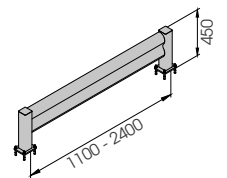

BFlex

BFLEX.COM/1

**BFLEX.COM/1 2000x450
MODULAR**

Packing **unpacked on pallet**
Colour **M**

Corners available

Equipped with accessories

**BFLEX.COM/1 1100x450
BFLEX.COM/1 2400x450**

Length **1.100 / 2.400 mm**
Packing **unpacked on pallet**
Colour **M**

Equipped with accessories