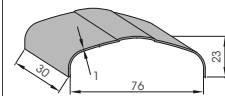

19

BEND 80

Unique in range and shape, a forceful choice between convenience and stylish design. Corner caps are not necessary.

Articolo unico nel suo genere, compromesso tra praticità e design elegante. Si adatta alla parete senza l'ausilio di raccordi.

Article unique en son genre, parfait compromis entre la praticité et le design élégant. Il s'adapte au mur sans avoir besoin d'embouts supplémentaires.

PATENTED
BREVETTATO

Bend 80

BES 80
With double-sided tape
Minimum radius: 40 mm

Packing 1 pz / box
L = 25.000 mm
Colour
T
+ colored strip
A G I

BED 80 with tape
BE 80 with screws
Minimum radius: 40 mm
To install with **BEC 80**

Packing 1 pz / box
L = 25.000 mm
Colour
T

BER 80
To install with **BERCO 80**

Length 4.000 mm
Packing 12 pz / box
Colour B K

BEC 80

Length 60 mt / reel
Packing cardboard reel
Colour A B C D E F G H I

BERCO 80

Length 60 mt / reel
Packing cardboard reel
Colour A B C D E F G H I K

BEST 80
To install with **TM5**

Packing 50 pz / box
Colour B I K

BEJ 80
With double-sided tape

Packing 50 pz / box
Colour T