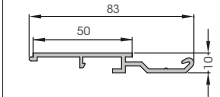

Bumper Modular

BUM

Length 4.000 mm
Packing 8 pz / box
Colour A B C E G H

TM

Length 4.000 mm
Packing 40 pz / box
Colour B E

EXM

Length 4.000 mm
Packing 20 pz / box
Colour B E

BUMT 150 To install with TM5