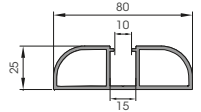

BUC 80

Length **60 mt / reel**
Packing **cardboard reel**
Colour **A B C D G H N**