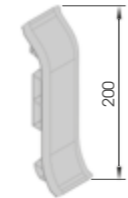

KSI 200

To install with TB14 / TF14

Packing **20 pz / box**
 Colour **B E**

KSE 200

To install with TB14 / TF14

Packing **20 pz / box**
 Colour **B E**

KSTD/SX 200

To install with TB14 / TF14

Packing **20 pz / box**
 Colour **B E**

KSJ 200 LT

Packing **to be defined**
 Colour **K**

KS 300

Length **4.000 mm**
 Packing **1 pz**
 Colour **M E**

KEPF 300

To install with TB20

Packing **40 pz / box**