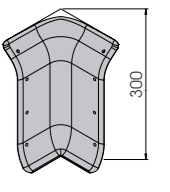

KSE 300

To install with TB20 / TF20

Packing **10 pz / box**
Colour **B E**