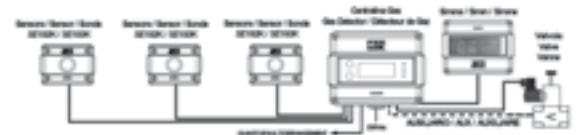

CE IP65

Power supply: 110/230Vac 50-60Hz - 24Vdc - Installation: Wall

Absorption: 15 VA

Alarm level: 10% LIE - 20% LEL - Measuring range: 0÷20% LEL

N° 3 safety positive relay with alarm memory for all sensors

Backlighted DISPLAY that indicate the reached gas concentration.