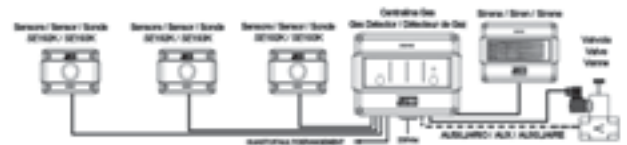

3 zones central for with remote sensors

SE194K

The central panels are equipped with three led bars that indicate the reached gas concentration, The green led indicates fresh air, the first and second red leds indicate pollution and the third and fourth red leds indicate the switching on of the alarm relay. The yellow led indicate an anomaly of the system and it operate on the fault relay.

Type	Sensors	Output	Capacity	Sensors (max 3)
SE194K	Methane LPG	N° 3 relays 230V 3A SPDT	230Vac 3A SPDT	SE 192KM SE 192KG SE 193KM SE 193KG

CE IP65

Power supply: 110/230Vac 50-60Hz 12Vcc - Installation: Wall

Absorption: 10 VA

Alarm level: 10% LIE - 20% LEL - Measuring range: 0÷20% LEL

N° 3 safety positive relay with alarm memory for all sensors

A led bar indicate the reached gas concentration; 1 for each sensor

SE293K

The central panel is equipped with graphic backlighted DISPLAY that indicate the reached gas concentration. It is equipped with n° 3 inputs for sensors and n° 3 relays output for alarm and fault with alarms memory. Alarm levels are programmable via DIP-switch. TEST and RESET functions.