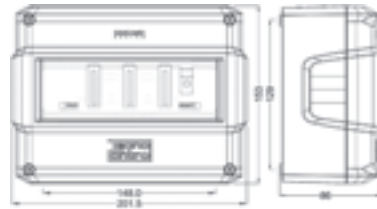

3 zones central for with remote sensors

SE194K

The central panels are equipped with three led bars that indicate the reached gas concentration, The green led indicates fresh air, the first and second red leds indicate pollution and the third and fourth red leds indicate the switching on of the alarm relay. The yellow led indicate an anomaly of the system and it operate on the fault relay.

Type	Sensors	Output	Capacity	Sensors (max 3)
SE194K	Methane LPG	N° 3 relays 230V 3A SPDT	230Vac 3A SPDT	SE 192KM SE 192KG SE 193KM SE 193KG

CE IP65

Power supply: 110/230Vac 50-60Hz 12Vcc - Installation: Wall