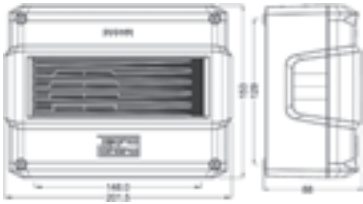

Siren

CE IP43

Power supply: 230Vca 50-60Hz - 12Vdc

Absorption: 9VA - 230V / 5W - 12Vdc

Sound intensity: 115db

Installation: Wall

On request: SE301B with power supply

24Vdc - 5W

SE301A
SE301B

Piezoelectric modulated siren with flashing red light indication.

Auxiliary power supply PS

CE IP40

Power supply: 230Vac 50-60Hz

Standard battery Pb: 12Vdc, 7.2Ah

Housing: Metallic

Installation: Wall

PS

It consists of a power supply unit with a continuous on-charge battery which activates only in case of a current failure.

Type	Size	Current	Pb battery
PS 175	285x220x95	1.2 A	7 Ah
PS 180	285x220x95	2.5 A	7 Ah
PS 185	455x260x220	6 A	18 Ah