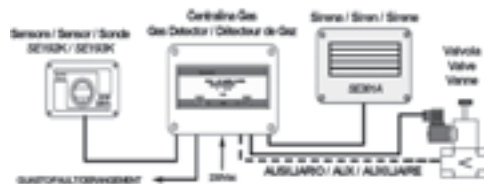

Siren

CE IP43

Power supply: 230Vca 50-60Hz - 12Vdc

Absorption: 9VA - 230V / 5W - 12Vdc

Sound intensity: 115db

Installation: Wall

On request: SE301B with power supply

24Vdc - 5W

SE301A
SE301B

Piezoelectric modulated siren with flashing red light indication.

Auxiliary power supply PS

CE IP40

Power supply: 230Vac 50-60Hz

Standard battery Pb: 12Vdc, 7.2Ah

Housing: Metallic

Installation: Wall

PS

It consists of a power supply unit with a continuous on-charge battery which activates only in case of a current failure.

Type	Size	Current	Pb battery
PS 175	285x220x95	1.2 A	7 Ah
PS 180	285x220x95	2.5 A	7 Ah
PS 185	455x260x220	6 A	18 Ah